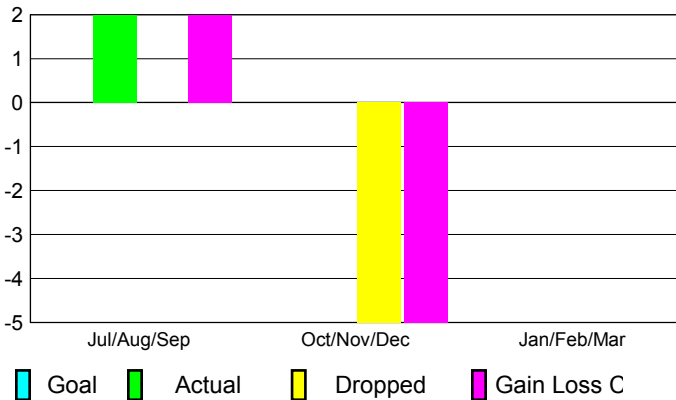

2012-2013 GMT Reports for District (or Undistricted) **District 323E2**

GMT: KAMLESH JAIN

Location: INDIA

GMT CA: 6

CLUBS

Club Results
2012-2013

Clubs
2011-2012

Month	New Club Goal	Actual New Clubs	Actual Dropped Clubs	Gain/Loss of Clubs	Gain/Loss of Clubs
Jul/Aug/Sep		2	0	2	3
Oct/Nov/Dec		0	-5	-5	0
Jan/Feb/Mar					1
Totals		2	-5	-3	4

Club Results 2012-2013

Goal, New, Dropped, Gain/Loss

Comparison of Club Gain/Loss

Current Year Compared to the Previous Year

YTD Status Quo Clubs 2012-2013

Status Quo Clubs Compared to Status Quo Members

MEMBERSHIP