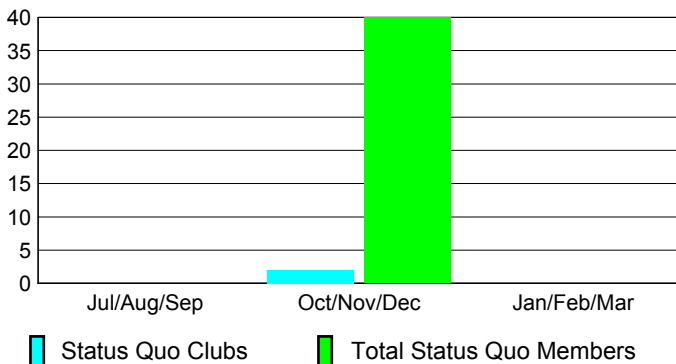

Club Results 2012-2013

Goal, New, Dropped, Gain/Loss

Comparison of Club Gain/Loss

Current Year Compared to the Previous Year

YTD Status Quo Clubs 2012-2013

Status Quo Clubs Compared to Status Quo Members

MEMBERSHIP

Membership Results
2012-2013

Membership
2011-2012

Month	Net Memb Goal	Actual New Memb	Actual Dropped Memb	Gain/Loss of Memb	Gain/Loss of Memb
Jul/Aug/Sep		341	-258	83	423
Oct/Nov/Dec		66	-191	-125	63
Jan/Feb/Mar					75
Totals		407	-449	-42	561