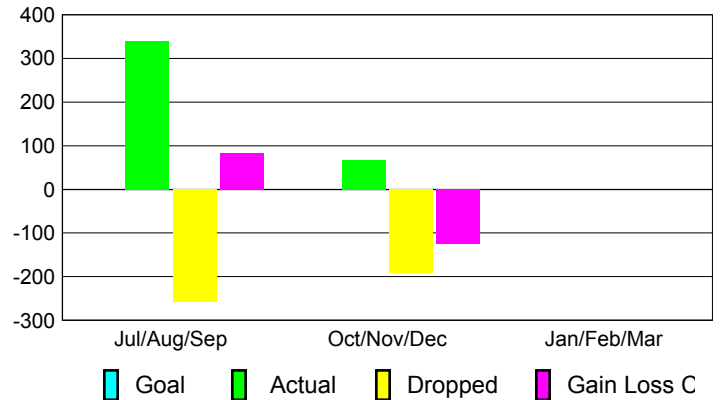

Membership Results 2012-2013

Goal, New, Dropped, Gain/Loss

Comparison of Membership Gain/Loss

Current Year Compared to the Previous Year