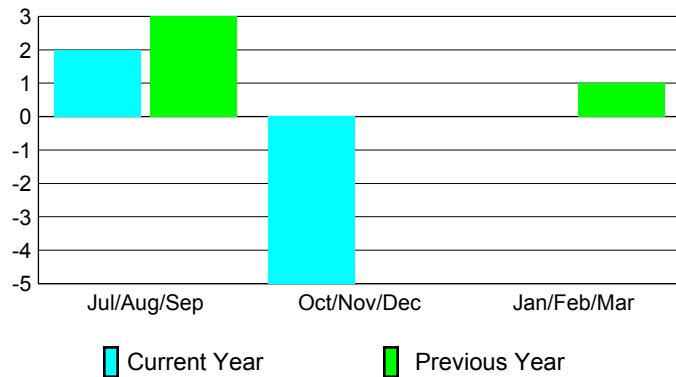

2012-2013 GMT Reports for District (or Undistricted) **District 323E2**

GMT: KAMLESH JAIN

Location: INDIA

GMT CA: 6

CLUBS

Club Results
2012-2013

Clubs
2011-2012

Month	New Club Goal	Actual New Clubs	Actual Dropped Clubs	Gain/Loss of Clubs	Gain/Loss of Clubs
Jul/Aug/Sep		2	0	2	3
Oct/Nov/Dec		0	-5	-5	0
Jan/Feb/Mar					1
Totals		2	-5	-3	4

Club Results 2012-2013

Goal, New, Dropped, Gain/Loss

Comparison of Club Gain/Loss

Current Year Compared to the Previous Year

YTD Status Quo Clubs 2012-2013

Status Quo Clubs Compared to Status Quo Members

MEMBERSHIP