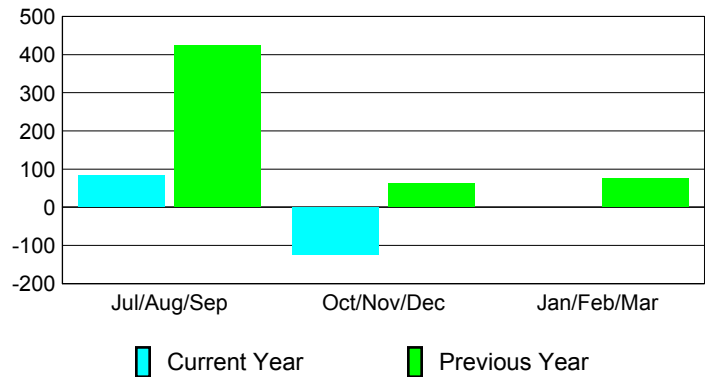

Membership Results
2012-2013

Membership
2011-2012

Month	Net Memb Goal	Actual New Memb	Actual Dropped Memb	Gain/Loss of Memb	Gain/Loss of Memb
Jul/Aug/Sep		341	-258	83	423
Oct/Nov/Dec		66	-191	-125	63
Jan/Feb/Mar					75
Totals		407	-449	-42	561

Membership Results 2012-2013

Goal, New, Dropped, Gain/Loss

Comparison of Membership Gain/Loss

Current Year Compared to the Previous Year

Gender Comparison 2012-2013

Jul/Aug/Sep

Oct/Nov/Dec

Jan/Feb/Mar